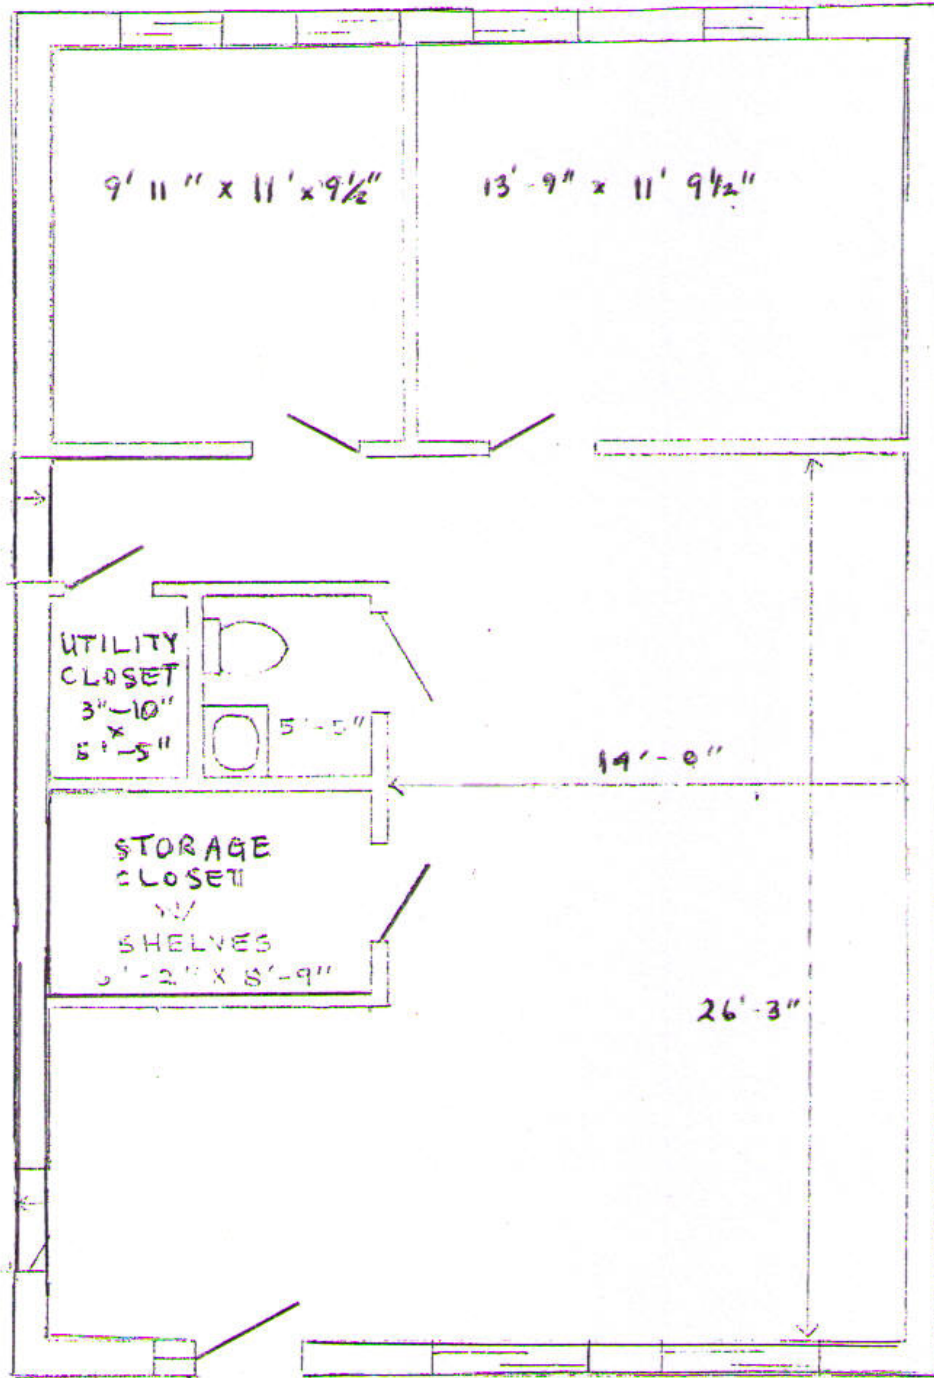

# FOR SALE OFFICE SPACE

9047 SHADY GROVE COURT  
GAITHERSBURG, MD 20877

SIZE: 932 SF

SALE PRICE: \$325,000.

Scale: 3/16" = 1'  
930 sq.ft

9047 SHADY GROVE COURT  
GAITHERSBURG, MD 20877

CONTACT:  
JOHN ARENSMEYER  
301.340.9400  
JOHN@JAYCLOGG.COM